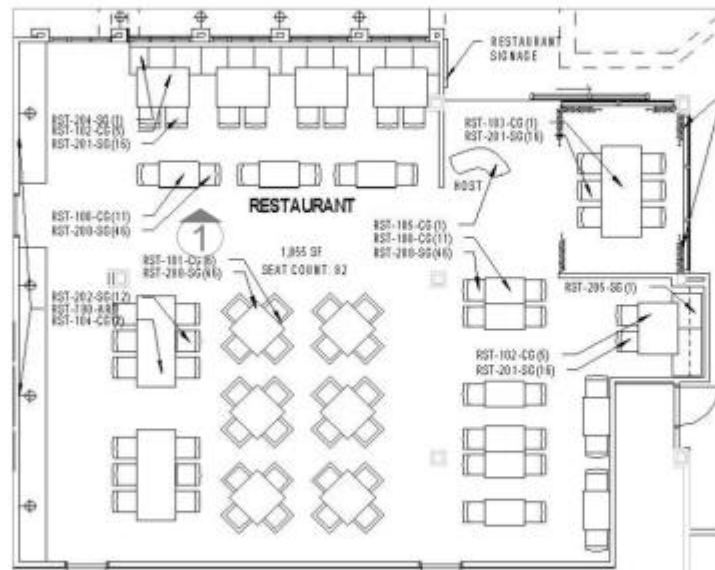

PENDANT AT BAR LOUNGE TRILLIS

BARSTOOL

LOUNGE CHAIR

ON THE GO: GATEWAY CITY GRAB N' GO

NEW CONVENIENTLY OPEN 24 HOURS A DAY

GRAB & GO

FLOOR PLAN

SOLID SURFACE COUNTER TOP

CERAMIC TILE FLOOR

PENDANT

CAFÉ TABLE

BISTRO CHAIR

DINE: BISTRO 128 RESTAURANT

TRENDY ~ CHIC ~ CONTEMPORARY

RESTAURANT

FLOOR PLAN

INSPIRED: BISTRO 128 RESTAURANT

DELECTABLE EATS AND TREATS

RESTAURANT

1 RESTAURANT ELEVATION
NOT TO SCALE

PENDANT

CHANDELIER

WALL SCONCE

FINISH FLOOR