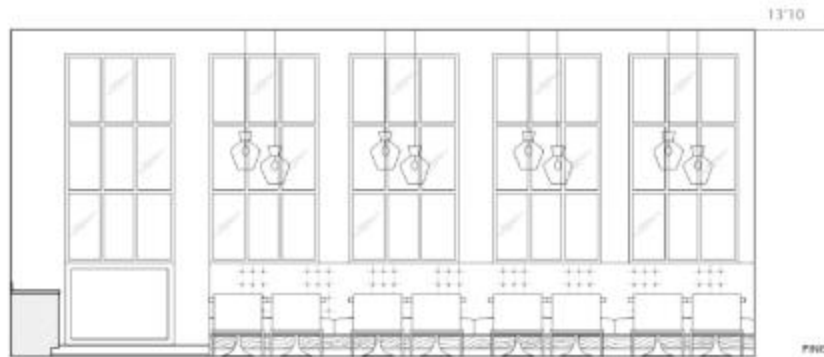

CERAMIC TILE FLOOR

PENDANT

CAFÉ TABLE

BISTRO CHAIR

DINE: BISTRO 128 RESTAURANT

TRENDY ~ CHIC ~ CONTEMPORARY

RESTAURANT

FLOOR PLAN

INSPIRED: BISTRO 128 RESTAURANT

DELECTABLE EATS AND TREATS

RESTAURANT

1 RESTAURANT ELEVATION
NOT TO SCALE

PENDANT

CHANDELIER

WALL SCONCE

FINISH FLOOR

VINYL

WOOD FINISH

BANQUETTE CONCEPT

DINING TABLE

DINING CHAIR

MIRROR AND SCONCE AT BUFFET CONCEPT

REJUVENATE: HEATED INDOOR POOL & STATE OF THE ART 24 HOUR FITNESS CENTER

FITNESS & POOL