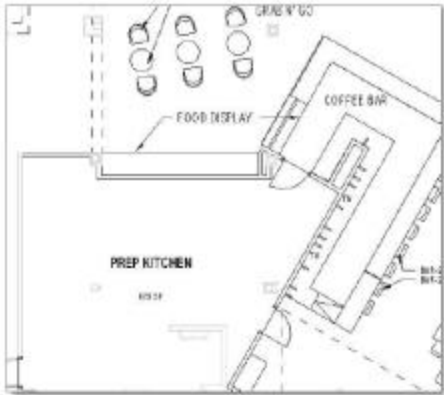

PENDANT AT BAR LOUNGE TRILLIS

BARSTOOL

LOUNGE CHAIR

ON THE GO: GATEWAY CITY GRAB N' GO

NEW CONVENIENTLY OPEN 24 HOURS A DAY

GRAB & GO

FLOOR PLAN

SOLID SURFACE COUNTER TOP

CERAMIC TILE FLOOR

PENDANT

CAFÉ TABLE

BISTRO CHAIR

DINE: BISTRO 128 RESTAURANT

TRENDY ~ CHIC ~ CONTEMPORARY

RESTAURANT

FLOOR PLAN