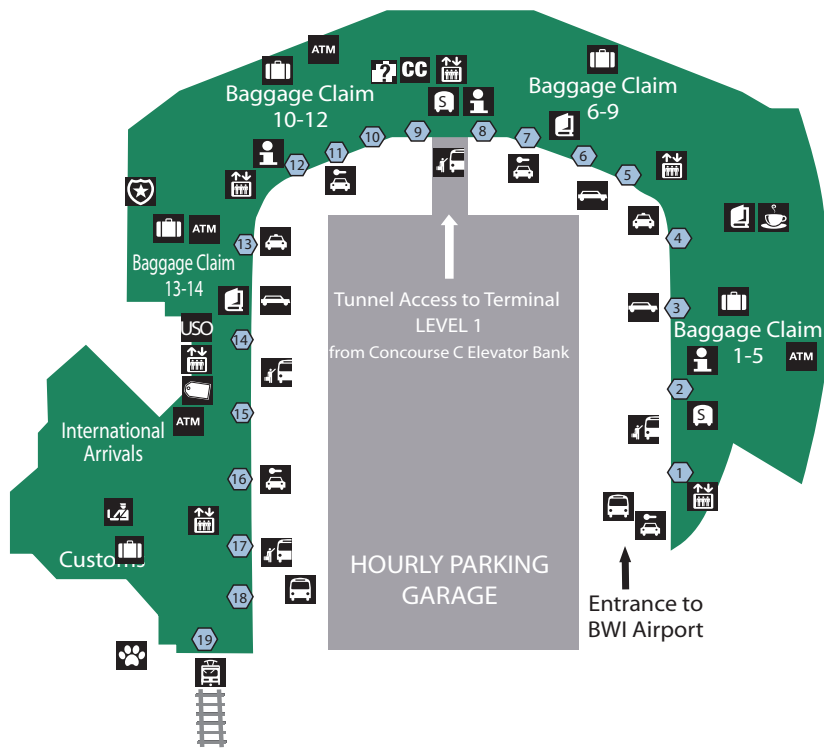

Lower Level Terminal Map

SERVICES

-  Automatic Teller Machine
-  Baggage Claim
-  Best Buy Express by Zoom Systems
-  Career Center
-  Customs and Border Protection
-  Elevator
-  Euro Café
-  Hudson News
-  Information
-  Pet Relief Area
-  Police
-  TSA Lost and Found
-  United Service Organizations
-  Door to roadway

GROUND TRANSPORTATION

-  Light Rail
-  Limousine
-  Parking Shuttle/Amtrak-MARC
-  Public Transit Regional Bus/MTA
-  SuperShuttle and Airport Shuttle
-  Taxi Stand
-  Car Rental Shuttle