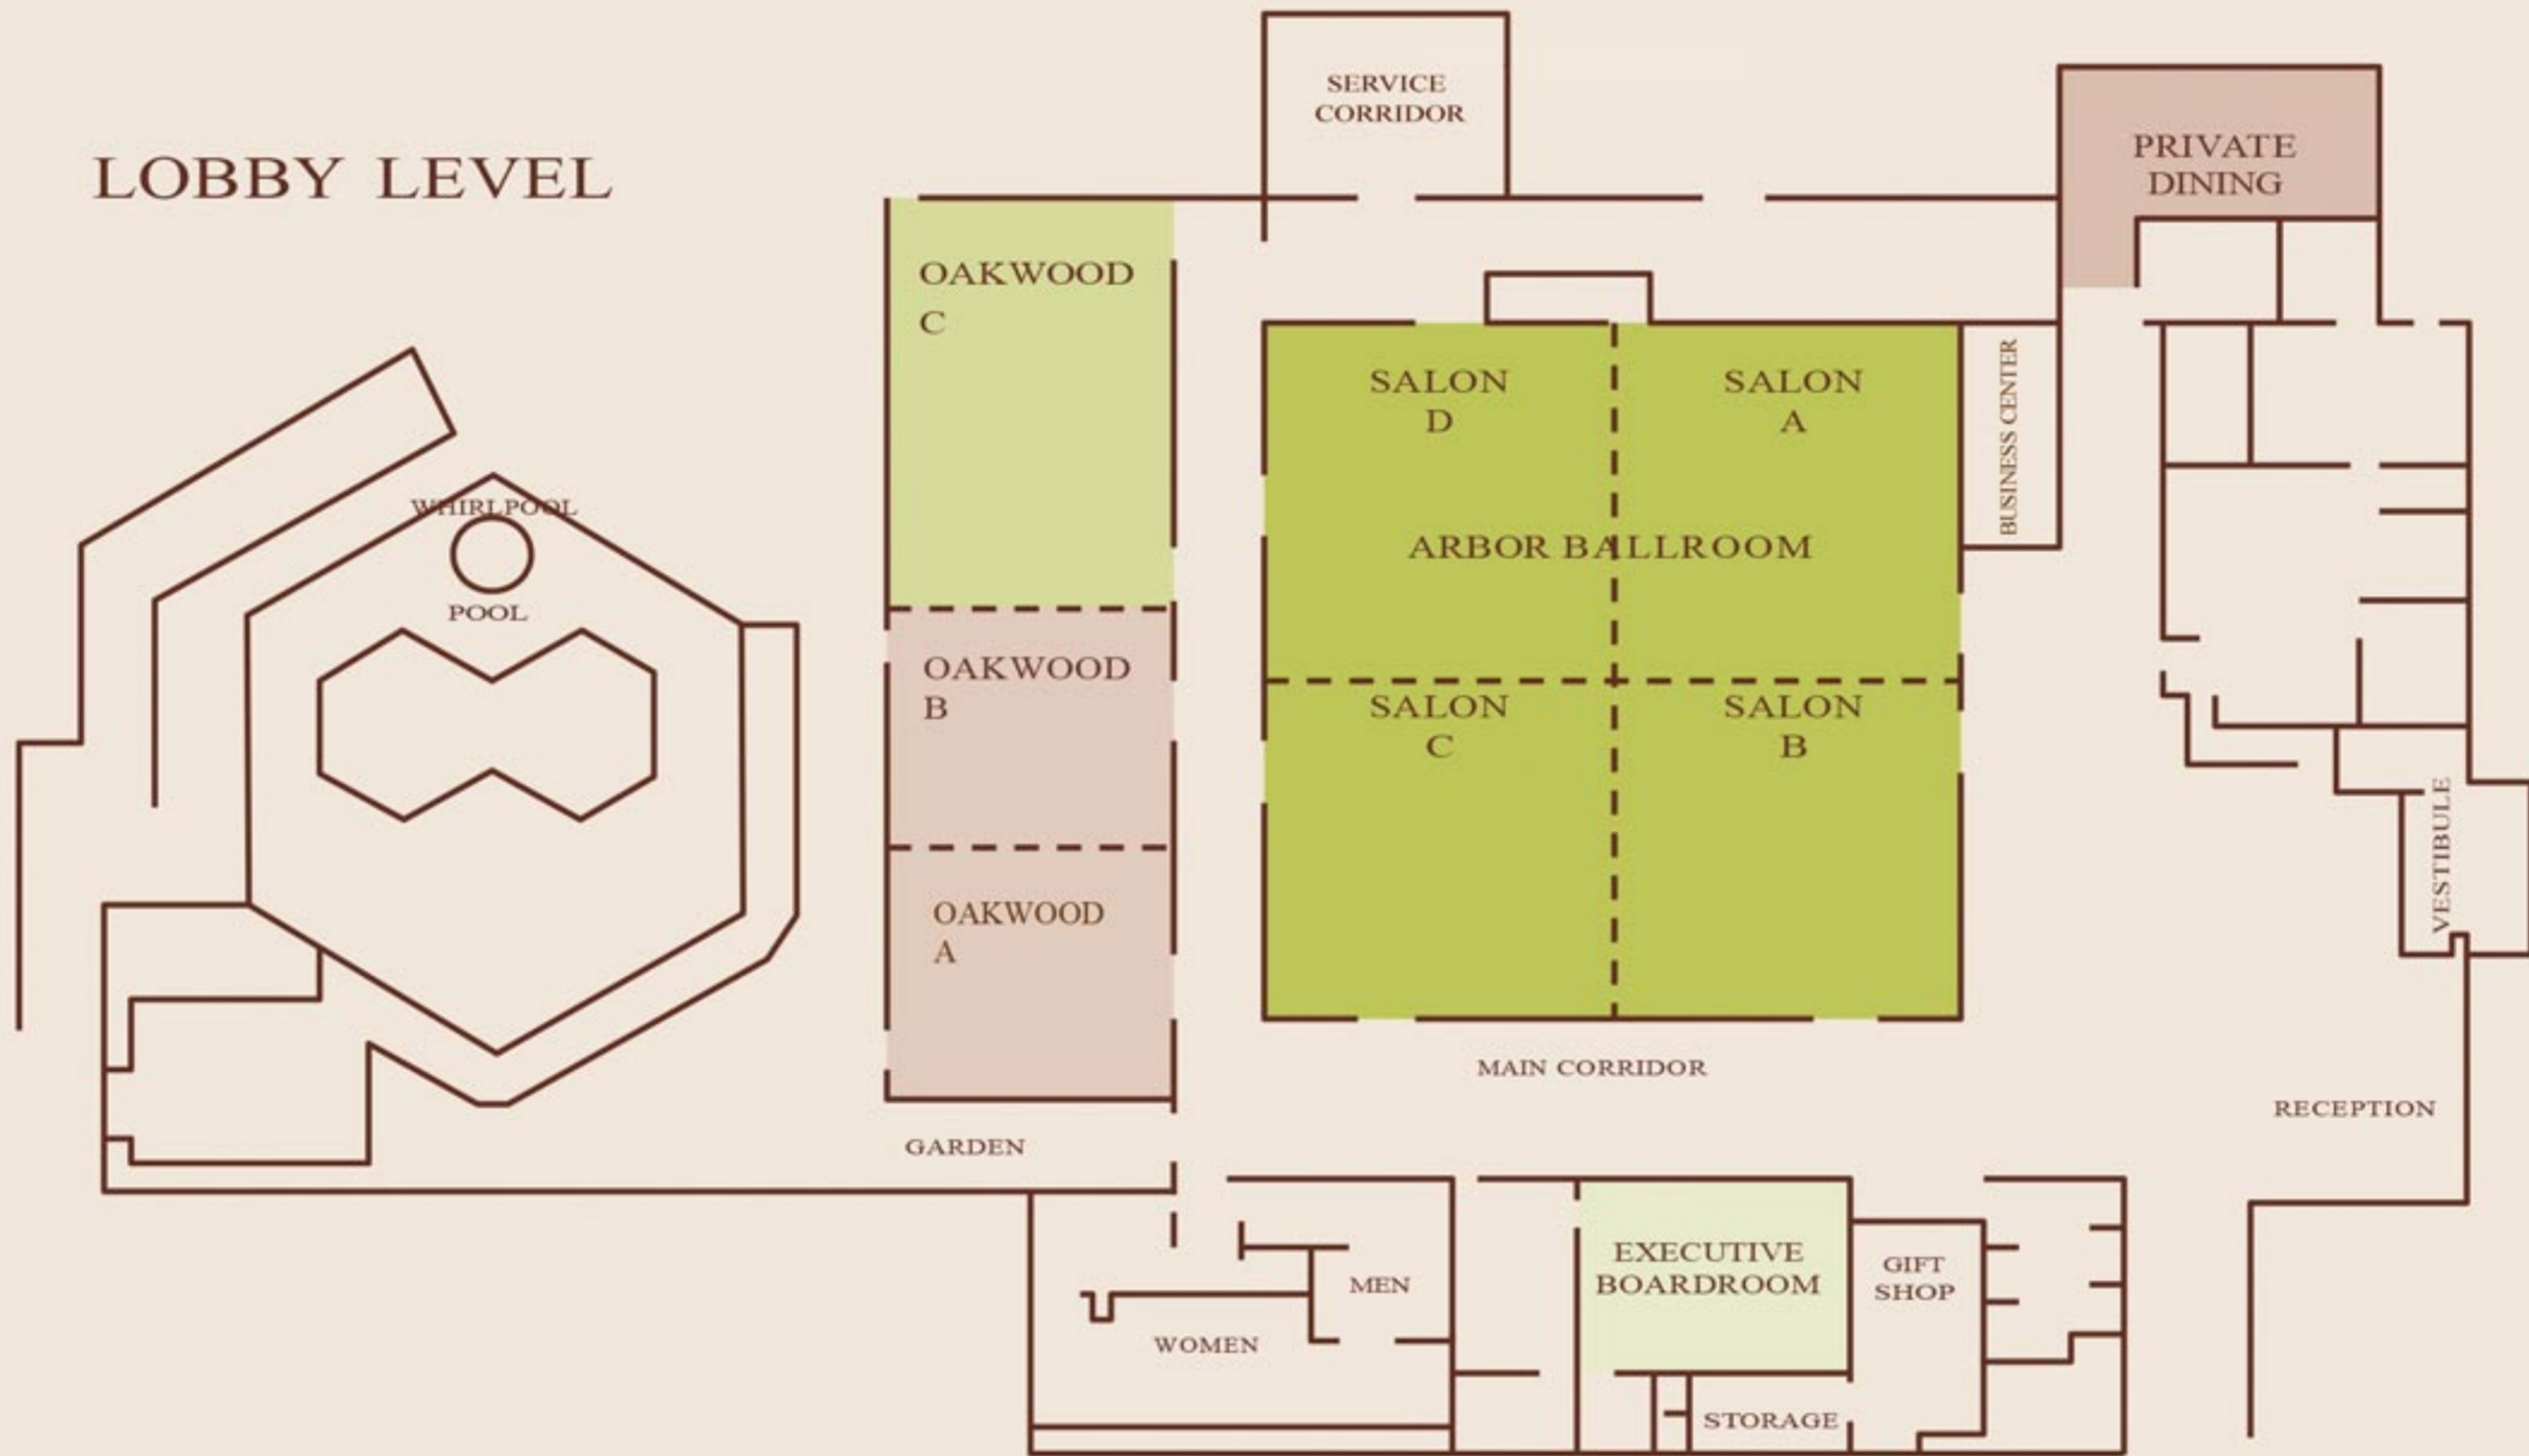

- *Birch River Grill* Open for breakfast, lunch and dinner. (6:00am – 11:00pm).
- *BRG Lounge* Oversized seating around a stone fireplace with large screen TV's (open daily from 10:00 am – 11:00pm).
- *Cravings* 24-hour Grab and Go Marketplace
- In-room dining available (6:00am – 11:00pm).

## LOBBY LEVEL

Name of Room	Total Sq. Ft.	Dimensions	Reception	Rounds	Banquet	Classroom	Theatre	Conf	U-Shape	6ft Booth
Arbor Ballroom	4900	70' x 70' x 12'	500	350	350	250	450	144	132	65
Salon A	1225	35' x 35' x 12'	60	60	60	40	100	36	28	12
Salon B	1225	35' x 35' x 12'	60	60	60	40	100	36	28	12
Salon C	1225	35' x 35' x 12'	60	60	60	40	100	36	28	12
Salon D	1225	35' x 35' x 12'	60	60	60	40	100	36	28	12
Oakwood Ballroom	2650	78' x 34' x 12'	300	270	270	175	225	80	75	20
Salon A	720	24' x 30' x 12'	45	40	45	27	50	20	15	7
Salon B	720	24' x 30' x 12'	45	40	45	27	50	20	15	7
Salon C	1200	30' x 40' x 12'	80	80	80	50	100	40	36	12
Exec. Boardroom	520	26' x 20' x 8'	-	-	-	-	-	13	-	-
Private Dining	450	18' x 25' x 10'	50	50	50	20	40	20	20	-