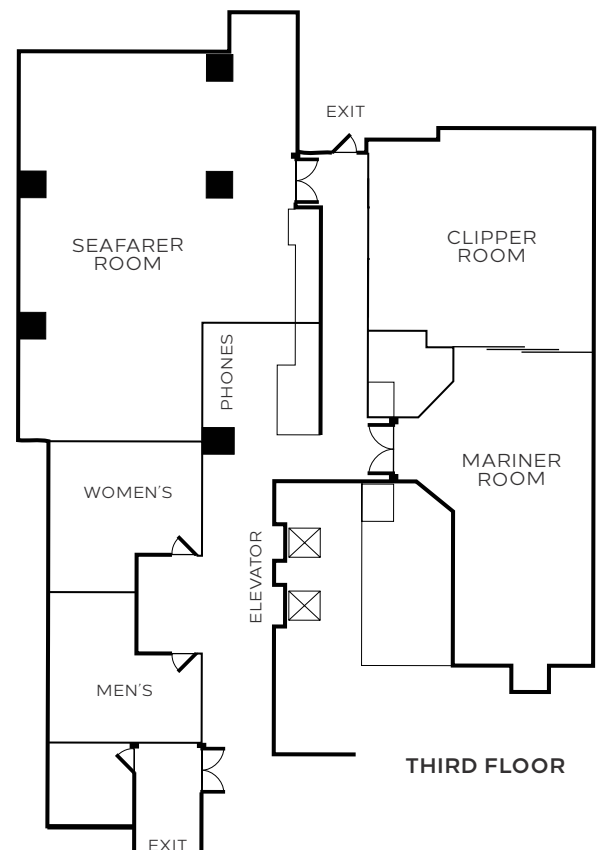

BAHIA MAR FORT LAUDERDALE BEACH offers

- Over 25,000 square feet of Flexible Indoor and Outdoor Meeting Space
- Perfectly sized Event Spaces to Accommodate Groups from 10 to 900
- 10 Break Out Rooms; 5 with Natural Lighting
- High-speed Internet Access in all Meeting Rooms
- PSAV Audio Visual Services Available
- Accomplished Catering and Banquet Staff offering Personalized Menu Planning and Event Coordination

COMMODORE BALLROOM FOYER

SEAFARER ROOM

HARBOR LIGHTS ROOM

GRANDEVIEW BALLROOM

The **Commodore Ballroom** features 8,200 square feet of flexible meeting space, with the option to be divided into six separate meeting rooms.

Comprised of 3,000 square feet, the **GrandeView Ballroom** has panoramic views of the Atlantic Ocean and our world famous Marina.

The **Gardens and Marina Terrace**, on the Intracoastal Waterway, are outdoor favorites for receptions, banquets, barbecues and weddings.