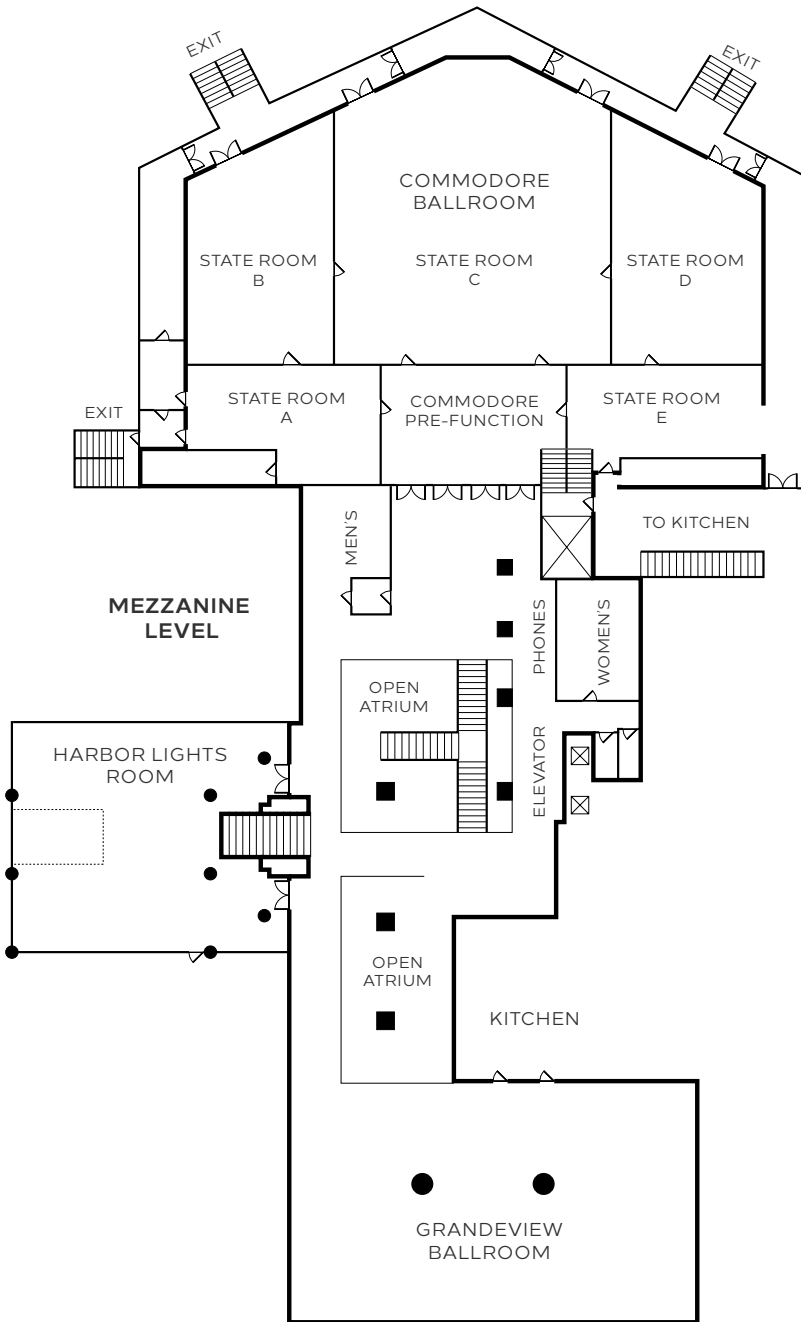

COMMODORE BALLROOM FOYER

SEAFARER ROOM

HARBOR LIGHTS ROOM

GRANDEVIEW BALLROOM

The **Commodore Ballroom** features 8,200 square feet of flexible meeting space, with the option to be divided into six separate meeting rooms.

Comprised of 3,000 square feet, the **GrandeView Ballroom** has panoramic views of the Atlantic Ocean and our world famous Marina.

The **Gardens and Marina Terrace**, on the Intracoastal Waterway, are outdoor favorites for receptions, banquets, barbecues and weddings.

The **Third Floor Conference Center** offers three configurable rooms with natural lighting.

COMMODORE BALLROOM

Room Name	Room Size L x W	Ceiling Hgt.	Total Sq. Ft.	Theater	Banquet	Reception	Classroom	Conference	U-Shape	Hollow Square
MEZZANINE										
Commodore Ballroom	76'x108'	14'	8,200	900	600	800	350	-	-	-
State Room A	37'x18'	14'	600	30	30	60	25	30	20	25
State Room B	44'x28'	14'	1,230	90	60	100	50	40	30	40
State Room A/B	60'x28'	14'	1,830	125	100	170	85	50	40	40
State Room C	55'x54'	14'	2,970	350	190	300	200	-	50	50
State Room D	44'x28'	14'	1,230	90	60	100	50	40	30	35
State Room E	35'x18'	14'	630	30	30	60	25	30	20	25
State Room D/E	60'x28'	14'	1,830	125	100	170	85	50	40	40
Commodore Pre-Function	95'x18'	14'	1,710	-	-	200	-	-	-	-
GrandeView	39'x77'	10'	3,000	300	200	300	125	50	50	50
Harbor Lights	50'x44'	8'	2,083	130	110	200	-	30	-	-
THIRD FLOOR										
Clipper Room	26'x20'	8.5'	520	40	40	40	25	20	20	25
Mariner Room	36'x18'	8'	648	60	50	70	50	35	30	30
Seafarer Room	40'x22'	8'	880	80	60	60	60	35	30	30
OUTSIDE										
Waterfront Gardens	62'x69'	-	5,000	-	200	300	-	-	-	-