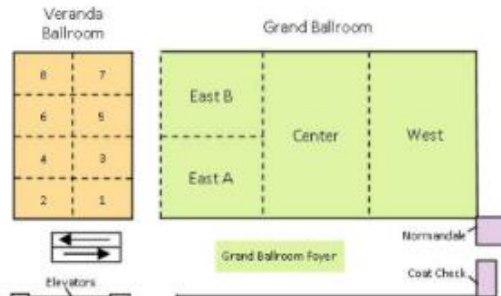

7800 Normandale Boulevard, Bloomington, MN 55439

952.835.7800