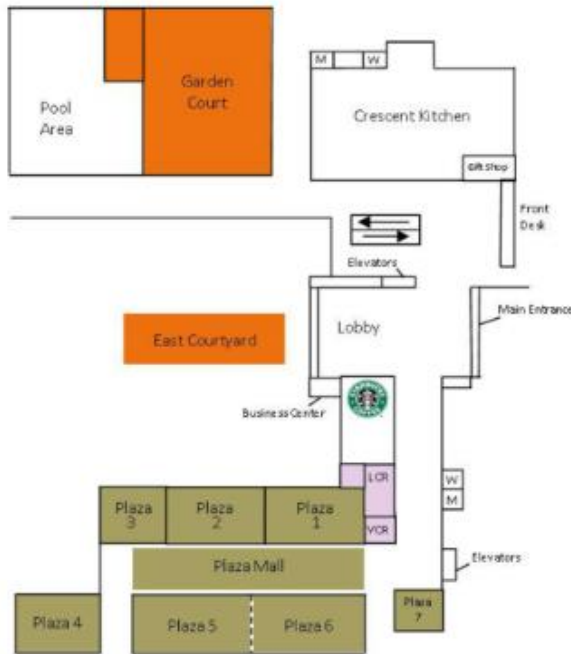

## Bloomington Minneapolis South

### Meeting Room Floor Plan

#### FIRST FLOOR MEETING ROOMS

#### VISTA CONFERENCE CENTER, 22ND FLOOR

M	Vista 2209
W	Vista 2208
Vista 2207	Vista 2206
Vista 2205	Vista 2204
Vista 2203	Vista 2202