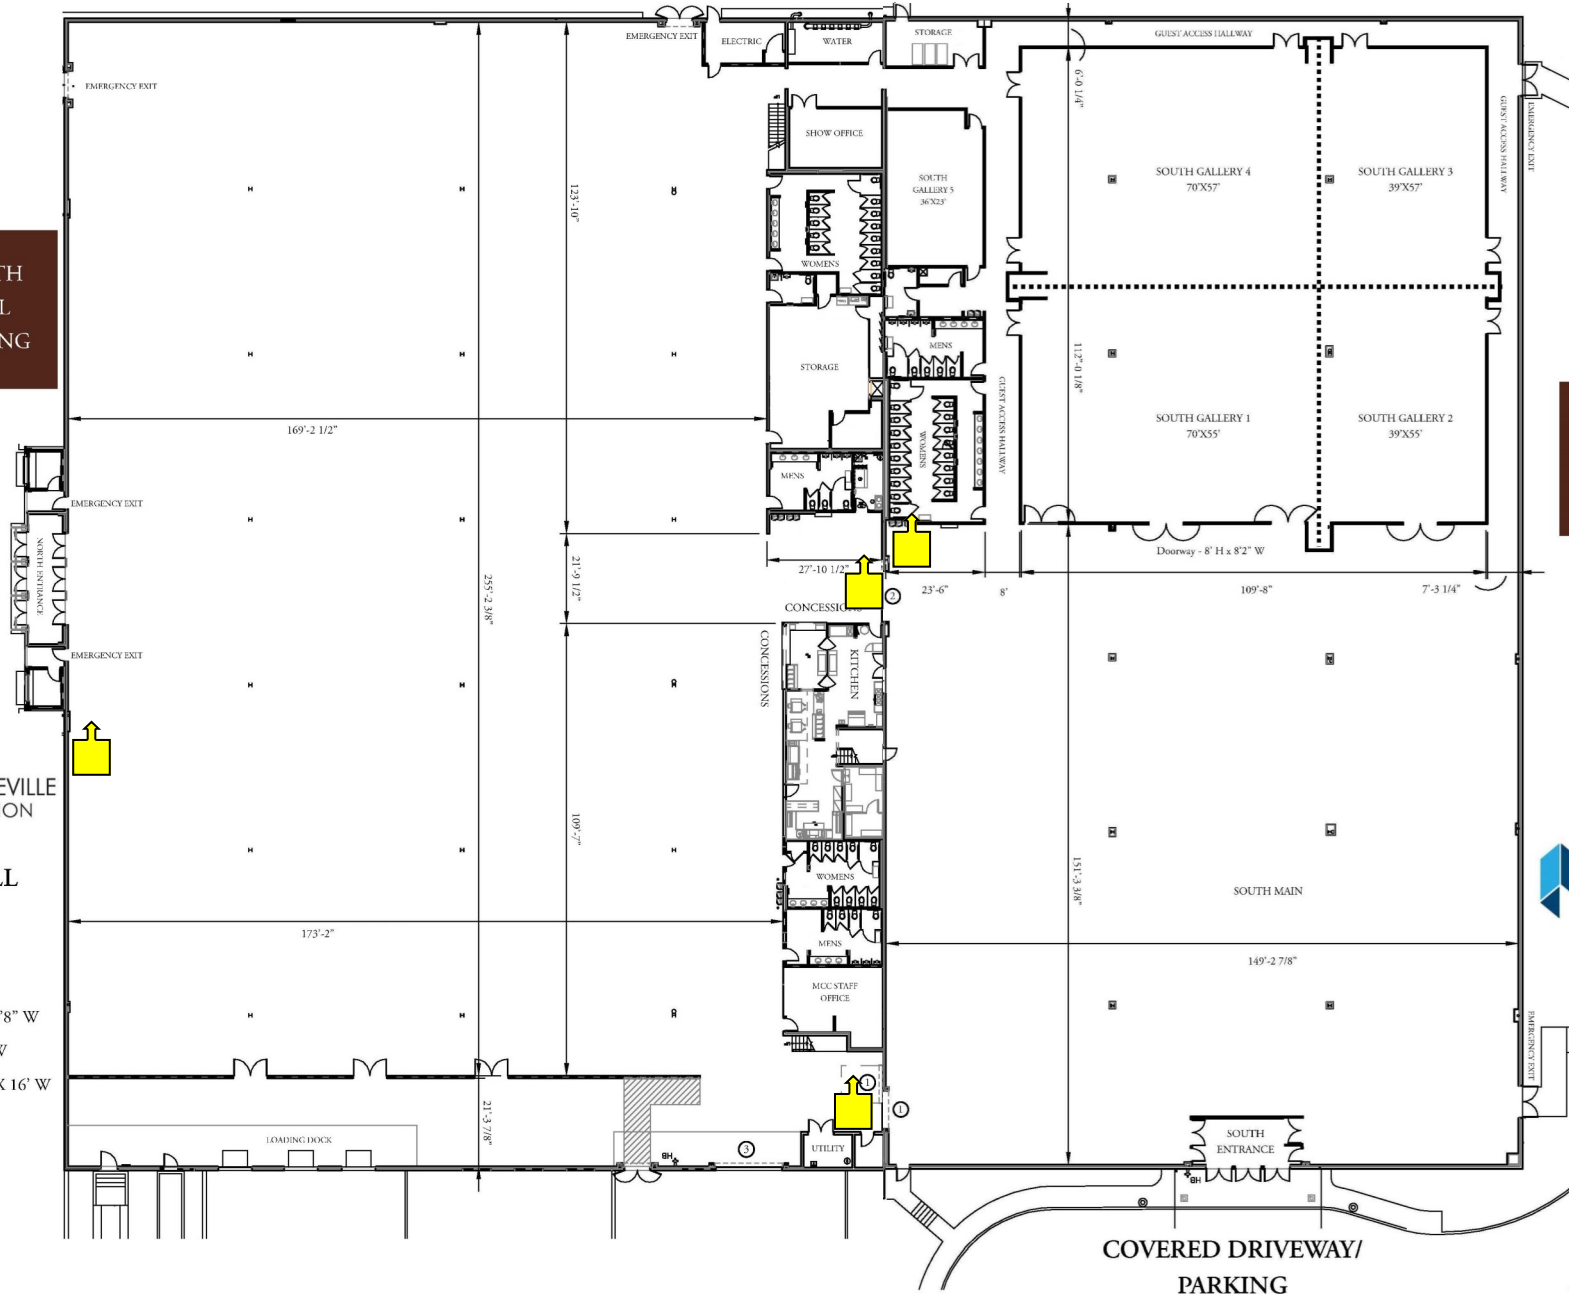

MALL BOULEVARD

NORTH HALL PARKING

DOUBLETREE BY HILTON

NORTH HALL

SOUTH HALL

KEY:

- H Pillars
- ⊙ Roll Door 10'H x 11'8" W
- ⊙ Roll Door 9'H x 8' W
- ⊙ Roll Door 13'10"H X 16' W

KEY:

- .... Airwall
- Pillars
- ⊙ Roll Door 10'H x 11'8" W
- ⊙ Roll Door 9'H x 8' W

COVERED DRIVEWAY/  
PARKING