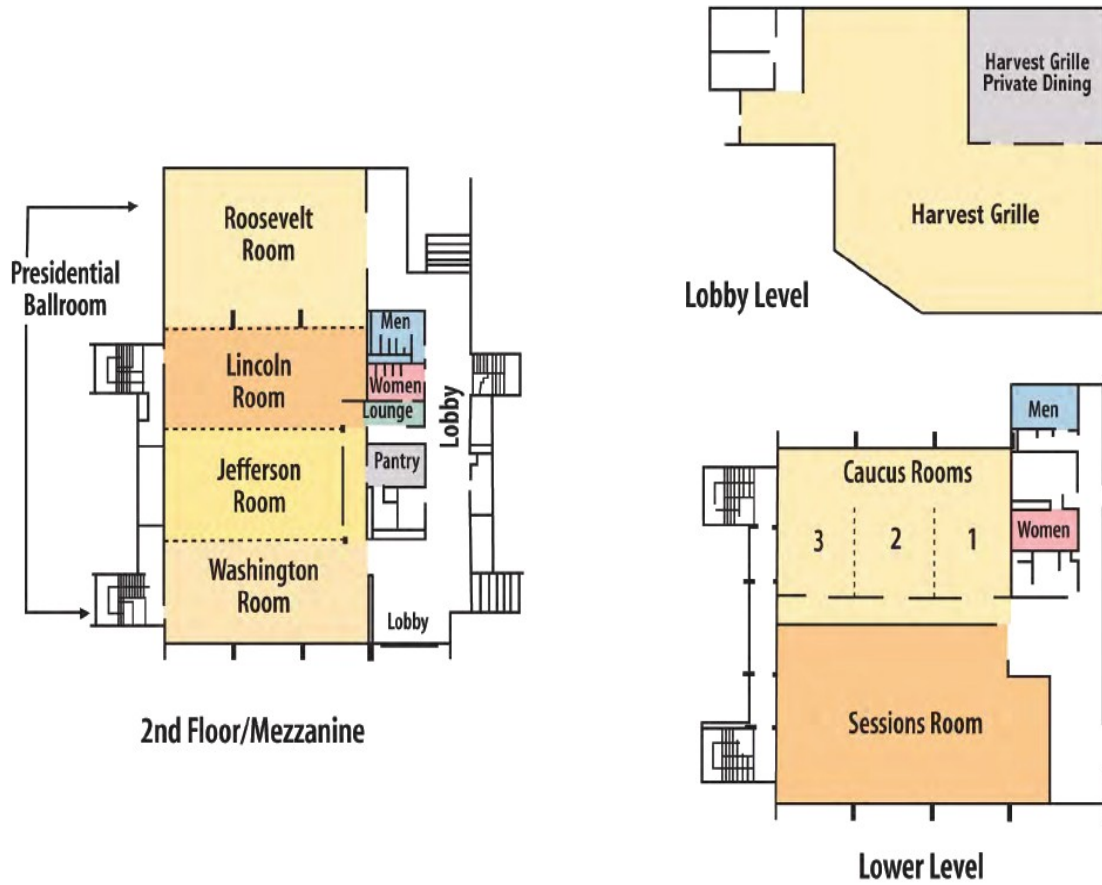

# of Sleeping Rooms	190
# of Suites	7
# of Meeting Rooms	11
Total Square Feet of Meeting Space	15,000
Maximum Meeting Capacity	1,000
Business Center	Yes
Hi-Speed Internet	Yes
Voice Messaging	Yes
On-Site AV	Yes
Handicap Accessible	Yes
Airport Shuttle	No
Parking	Yes
Restaurant/Bar	Yes
Swimming Pool/Spa	No
Workout Facility	Yes
Smoke-Free Rooms	Yes
Laundry/Valet	Yes
Room Service	Yes

Hotel Overview

Welcome to the newly remodeled Doubletree by Hilton Raleigh-Brownstone University.

Whether you are visiting for business at North Carolina State University (two blocks), the Research Triangle Park (eight miles), the new Raleigh Convention Center and Downtown Business District (1.5 miles), or you're here for a leisurely stay to attend an event at the RBC Center, Time Warner Pavilion at Walnut Creek, Progress Energy Center for the Performing Arts, State Fairgrounds, or a visit to one of our three museums in downtown Raleigh (Art, Science, History), we can offer you the best balance of location, convenience, and value.

Room	Dimensions			Capacities				
	SQ. FT.	SIZE	CEILING	THEATRE	CLASSROOM	BANQUET	CONFERENCE	RECEPTION
Ballroom*	7,788	59'x132'	8' & 10'	650	400	500	N/A	700
Washington	1,525	61'x25'	10'	75	65	90	45	125
Jefferson	1,537	53'x29'	10'	70	55	80	45	100
Lincoln	1,484	53'x28'	10'	70	55	80	45	100
Roosevelt	3,224	62'x52'	8'	250	125	200	N/A	250
Caucus I, II, III	2,400	60'x40'	8'	125	80	100	N/A	125
Caucus I	800	20'x40'	8'	35	25	35	20	35
Caucus II	800	20'x40'	8'	35	25	35	20	35
Caucus III	800	20'x40'	8'	35	25	35	20	35
Harvest Grille	1,670	62'x37'	10'	75	50	60	50	100
Sessions	2,500	62'x40'	8'	150	80	100	65	125
Governor's Parlor	480	24'x20'	12'	25	N/A	16	15	30

*Ballroom area includes Washington, Jefferson, Lincoln, Roosevelt Rooms.