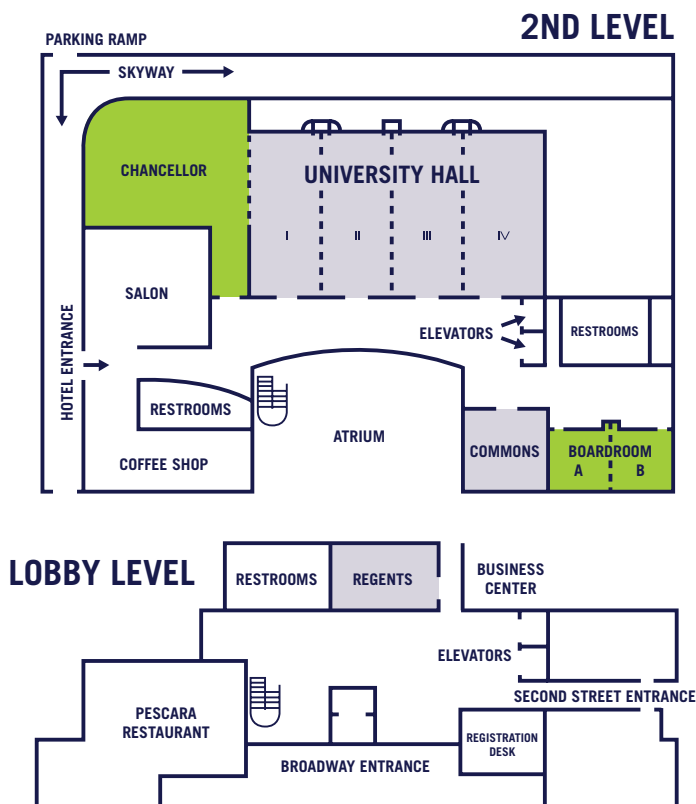

AT YOUR SERVICE

- 212 well-appointed guest rooms, including 5 suites
- 8,000 sq. ft. of flexible Meeting Space
- Complimentary wireless high-speed internet access
- Mayo Clinic Wireless Intranet
- Self and valet parking
- Indoor pool and whirlpool
- 24-hour Business Center
- 24-hour Fitness Center
- Sedan service
- Onsite Salon
- Coffee Shop

DoubleTree is located in the heart of downtown Rochester with plenty of shopping and dining nearby. It is skyway-connected to the Mayo Clinic campus, Mayo Civic Center, Shops at University Square, and much more.

Meeting space that will meet your needs and exceed your expectations.

- Personalized webpage for your group to make guest room reservations
- Dedicated team to help make planning and execution easy
- Superb food and beverage offerings
- Free wireless internet
- Steps away from the Mayo Civic Center
- Walking distance to numerous restaurants, entertainment and shopping attractions

DoubleTree Event Spaces

Name of Room	Ceiling Height	Total Sq. Ft.	Banquet	Classroom	Theater	Conf.	U-Shape	H-Square
University Hall I-IV	11'6"	4,495	450	270	500	-	-	-
University Hall I, II, III, IV	11'6"	1,078	100	55	100	40	40	45
Chancellor	10'	1,975	120	54	80	34	34	-
Commons	10'	702	50	25	50	20	24	25
Boardroom	10'	800	60	35	60	35	35	35
Boardroom A	10'	400	30	15	30	10	10	-
Boardroom B	10'	400	30	15	30	10	10	-
Regents	10'	814	-	-	-	20	-	-