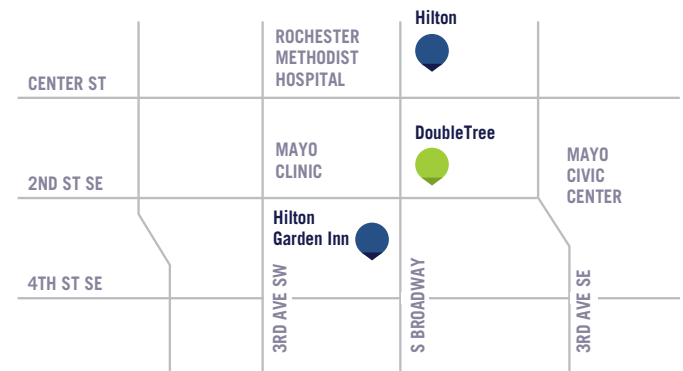

LOCATION

DoubleTree by Hilton

150 South Broadway, Rochester, MN

507.280.8888

rochesterdowntown.doubletree.com

Managed by: