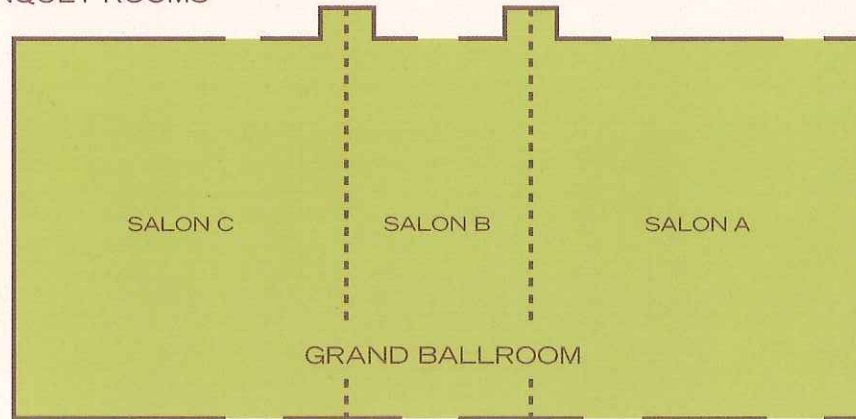

BANQUET ROOMS