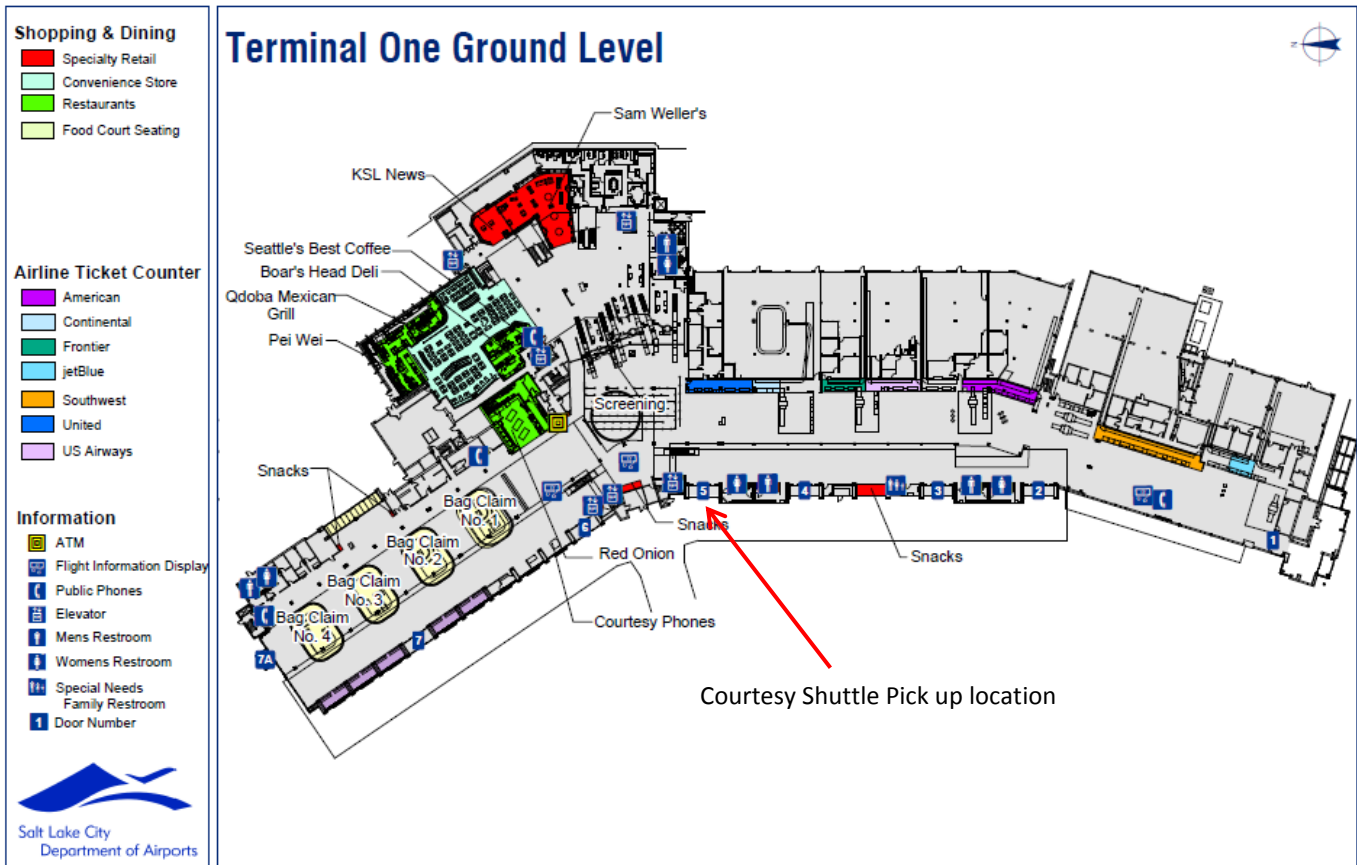

Complimentary Airport Shuttle Schedule

Our complimentary airport shuttle picks up at doors 5 and 10 at the SLC Airport (maps below) on the following schedule:

- Between 10PM and 5AM please call the hotel for pick-up. Tel +1-801-539-1515
- Monday – Saturday from 6AM-9AM and 5PM-8PM we run every 20 minutes all other times we run every half hour.
- Sundays every half hour.

SLC International Airport Terminal One Map

SLC International Airport Terminal Two Map